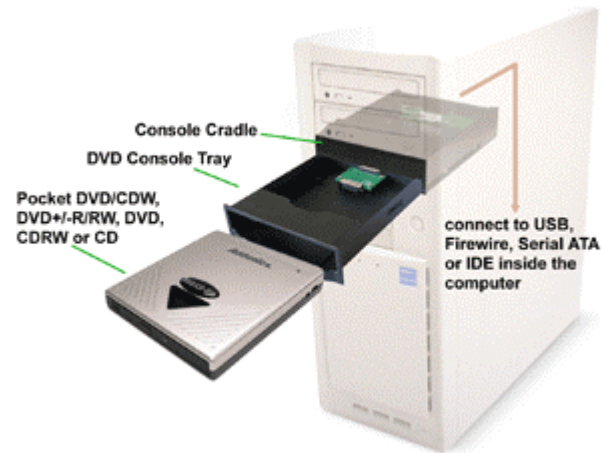

System Requirements:

- PC/AT or Compatible System
- PCMCIA Type I or Type II Slot, USB port or FireWire
- Pentium II 266 MHz or Greater
- Minimum hard disk space 50 MB
- Minimum 64 MB RAM
- One of the Following Operating System:
  - For USB and Firewire - Windows 98SE/2000/Me/XP
  - For CardBus/PCMCIA - DOS, Windows 95, 98SE, Me, 2000, XP, NT
  - Also work as CD-ROM under Mac OS 9.0 and higher, Linux kernel 2.4 and higher
  - Solaris 8 4/01 or current release (bundled software supports Windows OS only)

Figure 1.1 Internal Removable Optical Drive

Data Transfer Rate Comparison Table:

CD Speed	CardBus	USB 1.0	USB 2.0	Serial ATA	FireWire	SCSI
4X	600KB/sec	600KB/sec	600KB/sec	600KB/sec	600KB/sec	600KB/sec
6X	900KB/sec	900KB/sec	900KB/sec	900KB/sec	900KB/sec	900KB/sec
8X	1200KB/sec	900KB/sec	1200KB/sec	1200KB/sec	1200KB/sec	1200KB/sec
24X	2400KB/sec	900KB/sec	3600KB/sec	3600KB/sec	3600KB/sec	3600KB/sec
32X	2400KB/sec	900KB/sec	4800KB/sec	4800KB/sec	4800KB/sec	4800KB/sec
40X	2400KB/sec	900KB/sec	6000KB/sec	6000KB/sec	6000KB/sec	6000KB/sec
52X	2400KB/sec	900KB/sec	7800KB/sec	7800KB/sec	7800KB/sec	7800KB/sec

The information provided in the table above is for comparison purpose only.